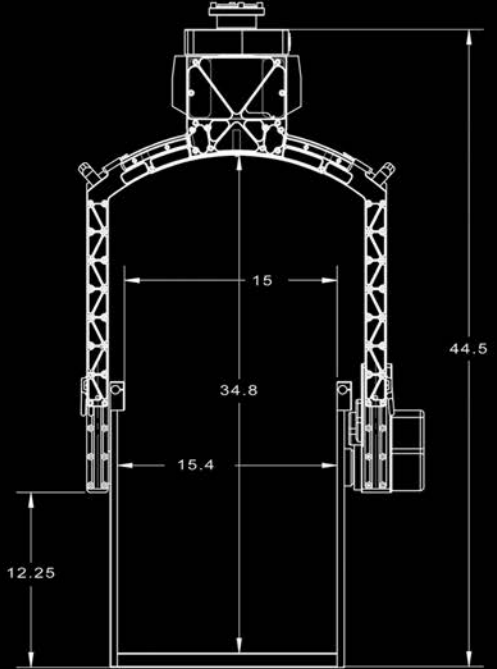

alphastabilized.com