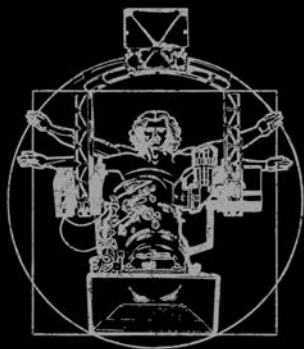

# ALPHA STABILIZED

THE NEXT EVOLUTION  
IN STABILIZATION

## ALPHA Stabilized Remote Camera Head

- Unique dovetail system for fast adjustment of head size
- Slip rings for 360 degree operation
- Simple BNC control cable or wireless
- Operation from wheels, pan-bar or joystick
- Stabilization on all or select axis
- Built in power for cameras and lens control
- Auto Horizon level
- Programmable limits
- Repeatable
- Head weight – 55lbs (25Kg)
- Max Payload – 150lbs (68Kg)
- 3D Capable