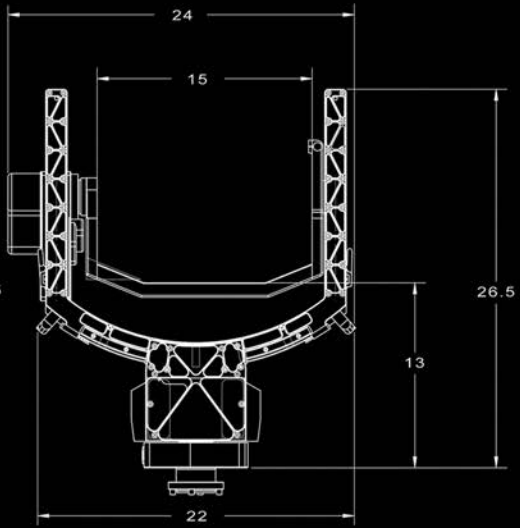

alphastabilized.com