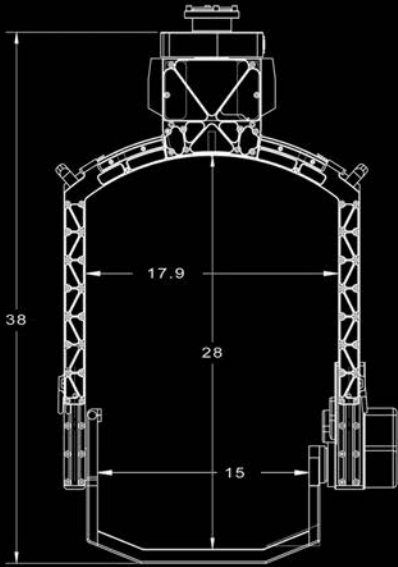

alphastabilized.com