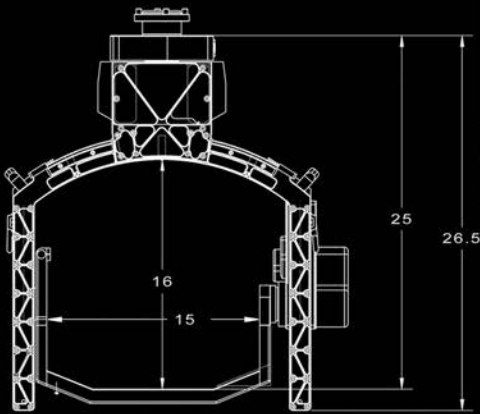

alphastabilized.com