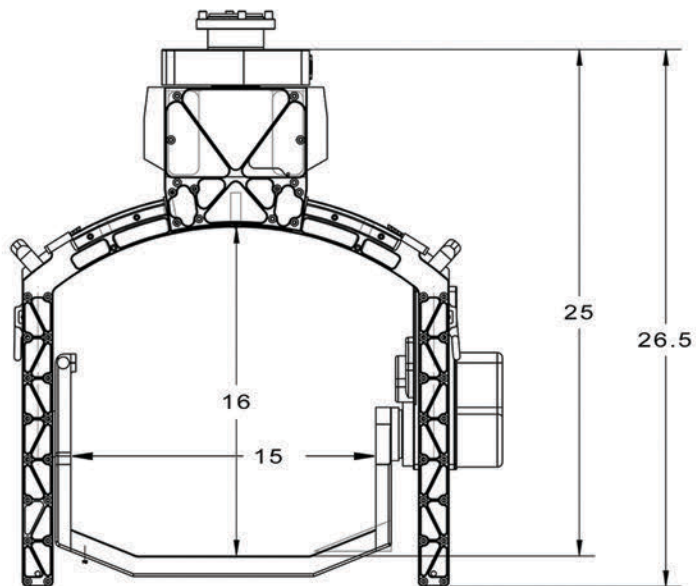

ALPHA Stabilized Remote Head Specifications:

**ALPHA
STABILIZED**

GEO Los Angeles, LLC
 7625 Havenhurst Avenue
 Suite 49
 Van Nuys, California 91406
 Phone: (818) 376-6680
 Fax: (818) 376-6686
 www.geofilm.com