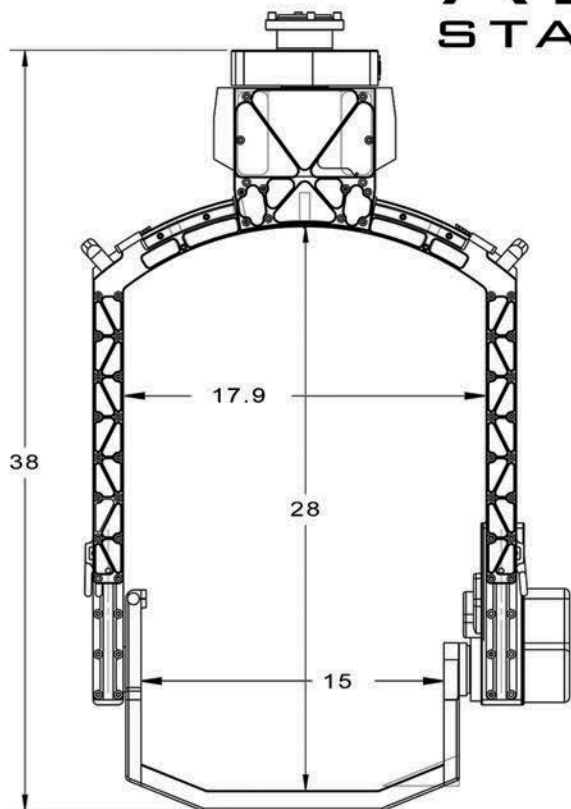

ALPHA Stabilized Remote Head Specifications:

**ALPHA
STABILIZED**

GEO Los Angeles, LLC
 7625 Havenhurst Avenue
 Suite 49
 Van Nuys, California 91406
 Phone: (818) 376-6680
 Fax: (818) 376-6686
 www.geofilm.com