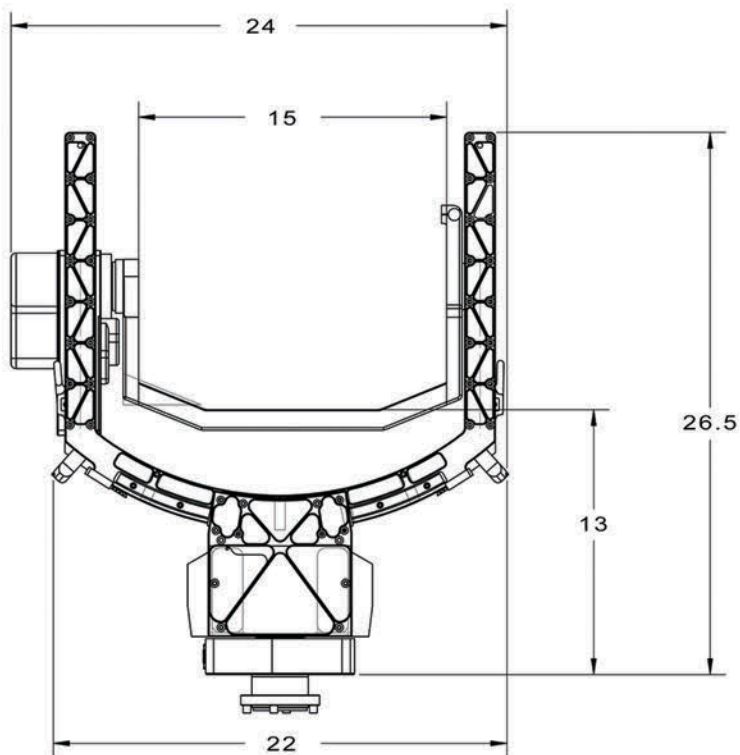

ALPHA Stabilized Remote Head Specifications:

**ALPHA
STABILIZED**

GEO Los Angeles, LLC
 7625 Havenhurst Avenue
 Suite 49
 Van Nuys, California 91406
 Phone: (818) 376-6680
 Fax: (818) 376-6686
 www.geofilm.com