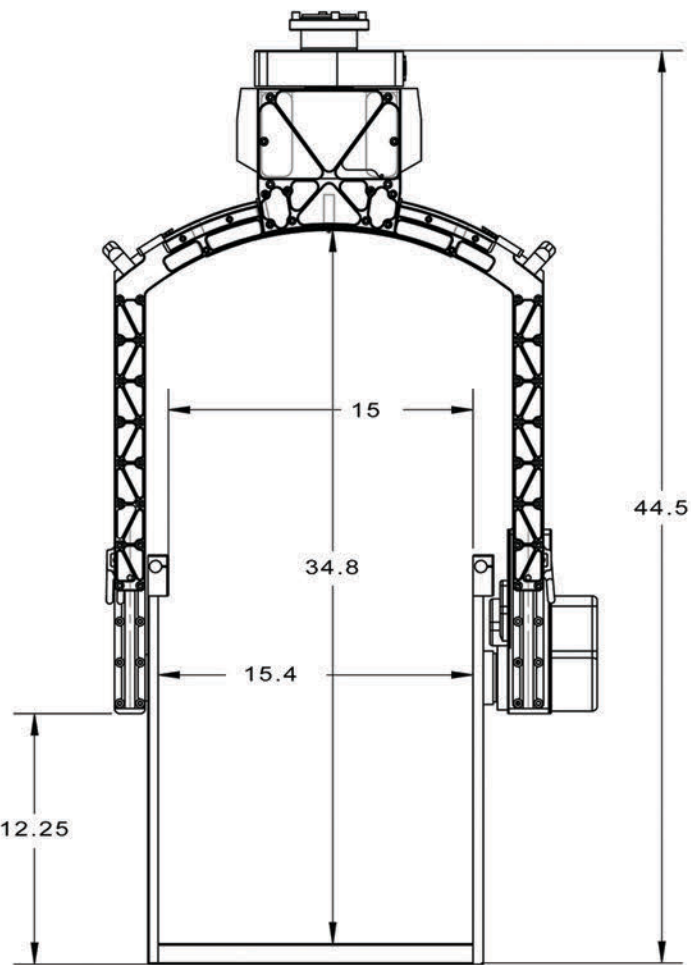

ALPHA Stabilized Remote Head Specifications:

**ALPHA
STABILIZED**

GEO Los Angeles, LLC
 7625 Havenhurst Avenue
 Suite 49
 Van Nuys, California 91406
 Phone: (818) 376-6680
 Fax: (818) 376-6686
 www.geofilm.com